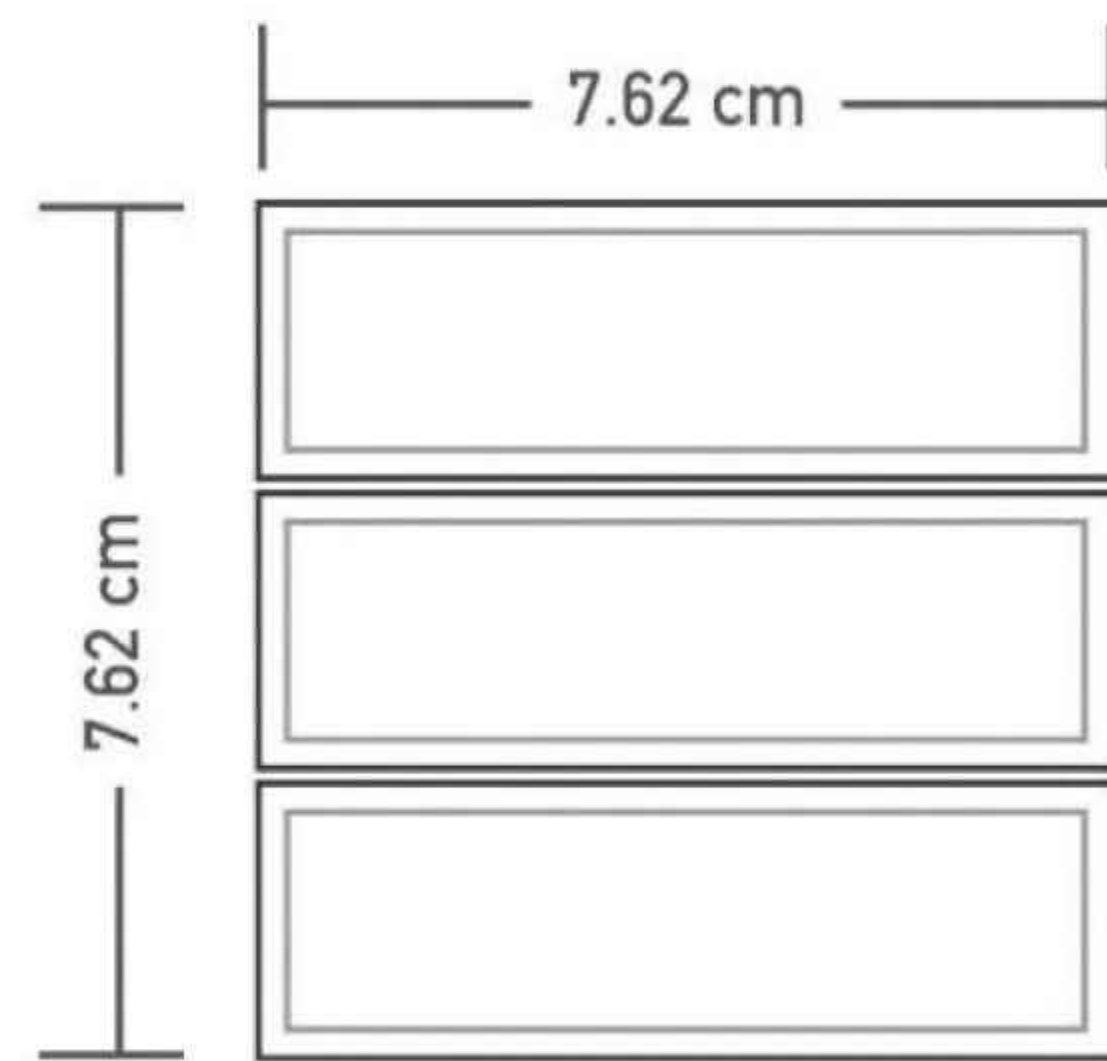

Gorgeous
Color
Shades

Experience the timeless beauty
with iconic shape

Size : 1.9x2.1inch | 4.8x5.5cm | 48x55mm

MHK 485541

COLOUR
White

DIMENSION

GLOSSY & MATT
Surface

PATTERN

Natural
Sophistication
Art

Turn decors into a masterpiece
with our quality tiles

Size : 3x3inch | 7.62x7.62cm | 76.2x76.2mm

MWMK 237345

 **COLOUR**
Black

GLOSSY & MATT
Surface

DIMENSION

PATTERN

Cheerful
Luxury
Colors

Paint your space with
Our inspiration colorful tiles

Size : 3.3x2.7inch | 8.5x7cm | 85x70mm

NOVA HEX WHITE

 **COLOUR**
White

GLOSSY & MATT
Surface

DIMENSION

PATTERN

Aesthetic
Design
Shades

We presenting the perspective for
Transformation of your space

Size : 0.9x2.1inch | 2.5x5.5cm | 25x55mm

OGMX 554145

COLOUR
Black & White

GLOSSY & MATT
Surface

DIMENSION

PATTERN