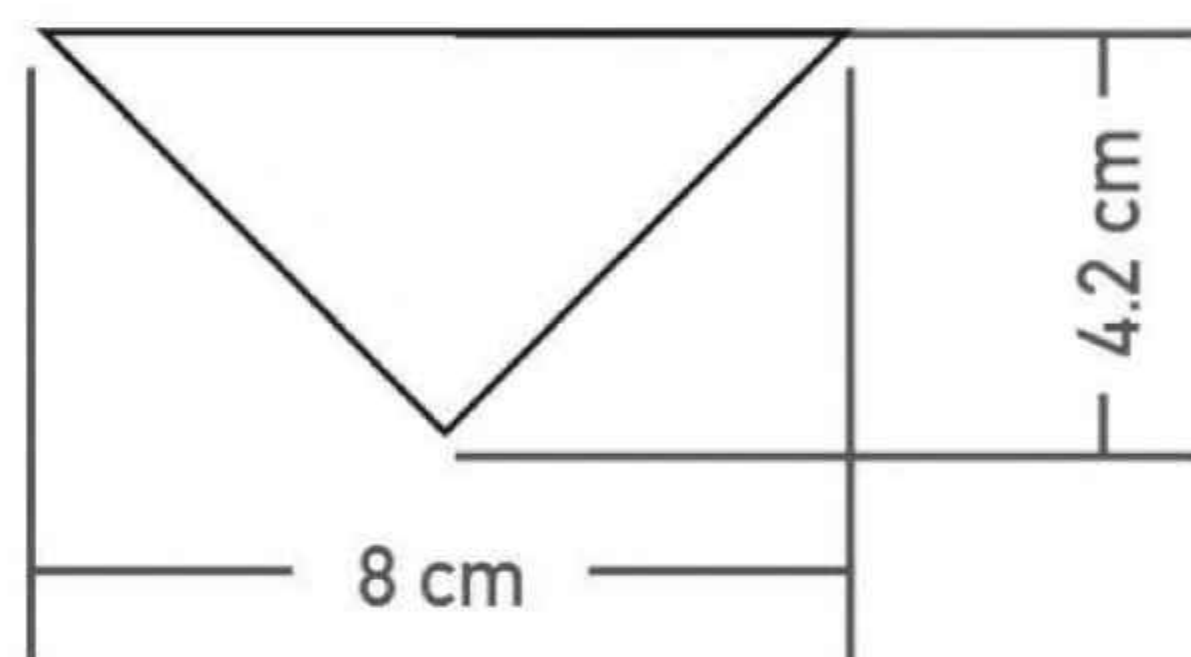

Cheerful
Luxury
Colors

Paint your space with
Our inspiration colorful tiles

Size : 3.3x2.7inch | 8.5x7cm | 85x70mm

NOVA HEX WHITE

 **COLOUR**
White

GLOSSY & MATT
Surface

DIMENSION

PATTERN

Aesthetic
Design
Shades

We presenting the perspective for
Transformation of your space

Size : 0.9x2.1inch | 2.5x5.5cm | 25x55mm

OGMX 554145

COLOUR
Black & White

GLOSSY & MATT
Surface

DIMENSION

PATTERN

Miracle
Color
Creativity

Use the natural light to create
An illusion of a bigger space

Size : 4.5x1.9inch | 11.5x4.8cm | 115x48mm

PICKET 48117

COLOUR
Grey

GLOSSY & MATT
Surface

DIMENSION

PATTERN

Timeless
Beauty
Designs

We offer the icon of the comfort with simplicity

Size : 3.1x1.6inch | 8x4.2cm | 80x42mm

TRIANGLE BLACK & WHITE

COLOUR
Black & White

GLOSSY & MATT
Surface

DIMENSION

PATTERN