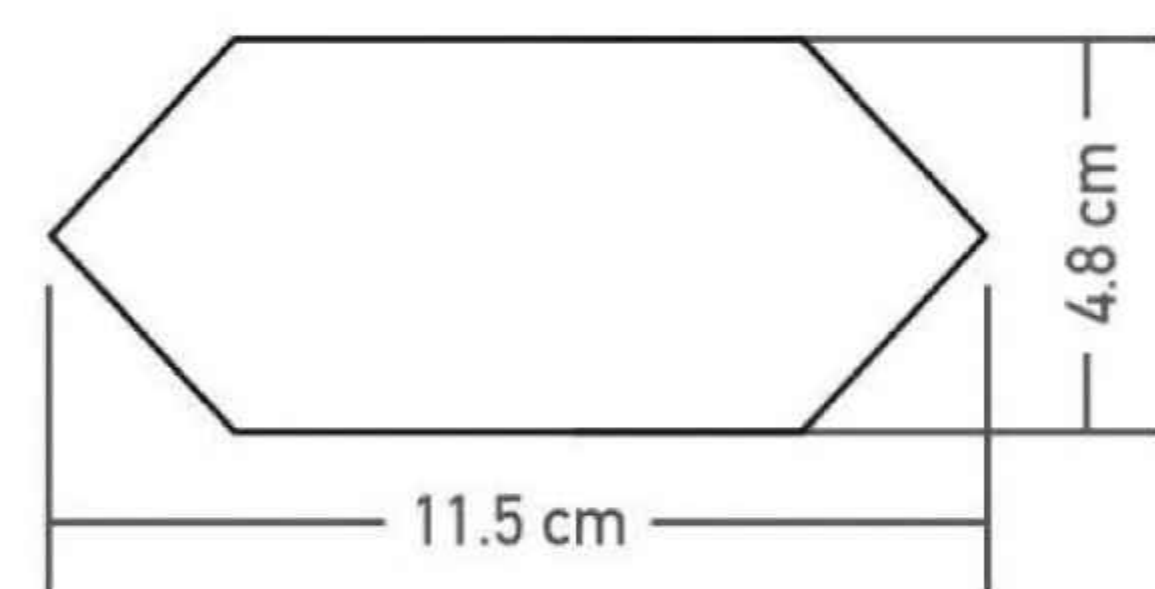

Cheerful
Luxury
Colors

Paint your space with
Our inspiration colorful tiles

Size : 3.3x2.7inch | 8.5x7cm | 85x70mm

NOVA HEX WHITE

 **COLOUR**
White

GLOSSY & MATT
Surface

DIMENSION

PATTERN

Aesthetic
Design
Shades

We presenting the perspective for
Transformation of your space

Size : 0.9x2.1inch | 2.5x5.5cm | 25x55mm

OGMX 554145

COLOUR
Black & White

GLOSSY & MATT
Surface

DIMENSION

PATTERN

Miracle
Color
Creativity

Use the natural light to create
An illusion of a bigger space

Size : 4.5x1.9inch | 11.5x4.8cm | 115x48mm

PICKET 48117

COLOUR
Grey

GLOSSY & MATT
Surface

DIMENSION

PATTERN

Timeless
Beauty
Designs

We offer the icon of the comfort with simplicity

Size : 3.1x1.6inch | 8x4.2cm | 80x42mm

TRIANGLE BLACK & WHITE

COLOUR
Black & White

GLOSSY & MATT
Surface

DIMENSION

PATTERN