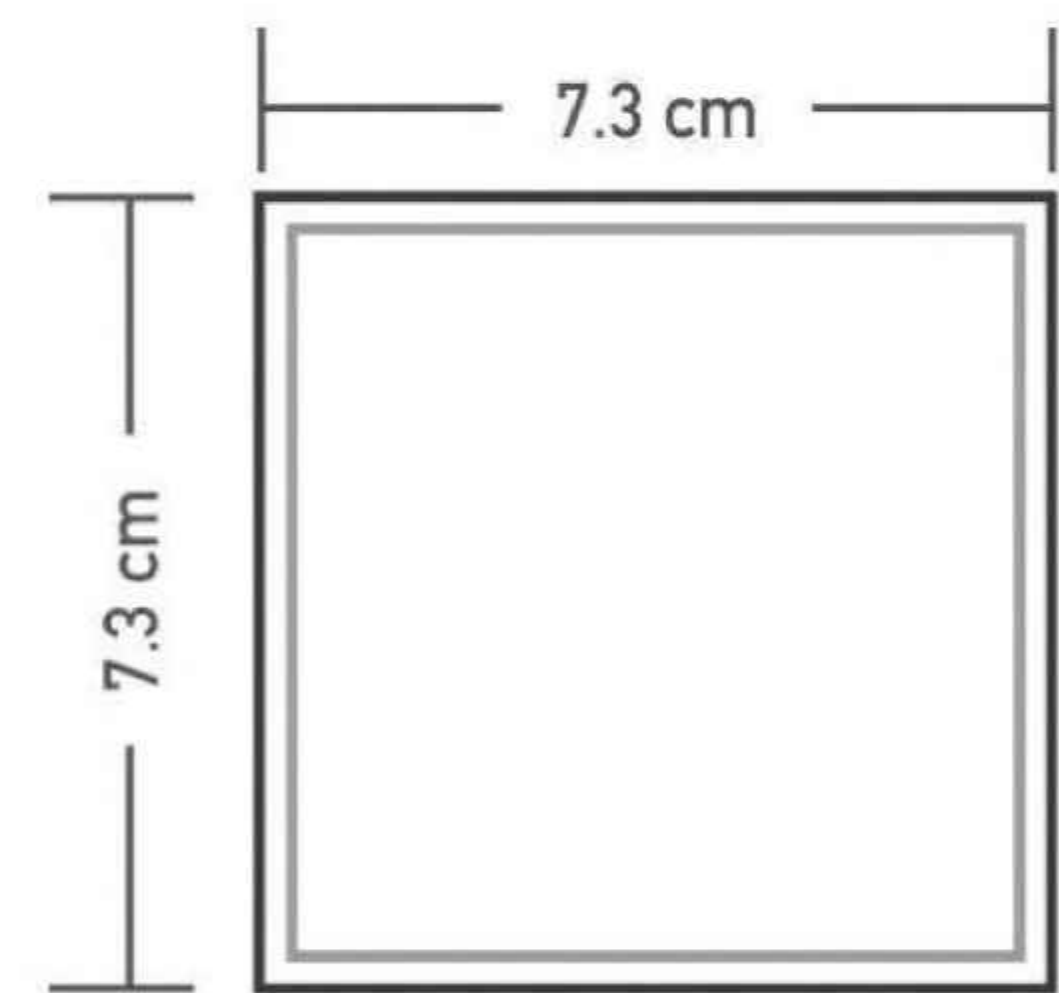

Glamorous
Look of
Craft

An admirable art of tiles give you
Beautiful brightness

Size : 2.8x2.8inch | 7.3x7.3cm | 73x73mm

MPK 737345

 **COLOUR**
Black

GLOSSY & MATT
Surface

DIMENSION

PATTERN

Experience
The grace

Spectacular designs of tiles
That catch everyone's attention

Size : 0.7x0.7inch | 1.9x1.9cm | 19x19mm

MPRK 1941

COLOUR
White

GLOSSY & MATT
Surface

DIMENSION

PATTERN

Cheerful
Luxury
Colors

Paint your space with
Our inspiration colorful tiles

Size : 3.3x2.7inch | 8.5x7cm | 85x70mm

NOVA HEX WHITE

 **COLOUR**
White

GLOSSY & MATT
Surface

DIMENSION

PATTERN

Aesthetic
Design
Shades

We presenting the perspective for
Transformation of your space

Size : 0.9x2.1inch | 2.5x5.5cm | 25x55mm

OGMX 554145

COLOUR
Black & White

GLOSSY & MATT
Surface

DIMENSION

PATTERN