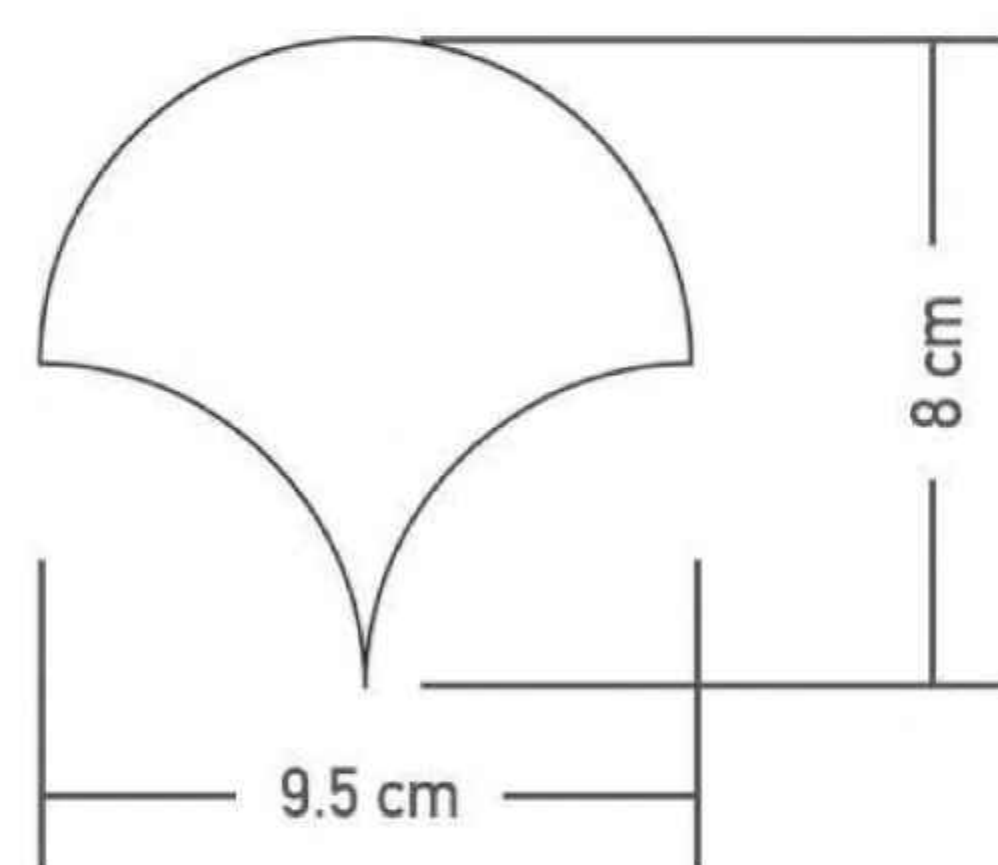

DIMENSION

PATTERN

Nature's
Eternal
Art

Size : 3.7x3.1inch | 9.5x8cm | 95x80mm

FISH SCALE

COLOUR
Black

GLOSSY & MATT
Surface

DIMENSION

PATTERN

Geometry
Synchronized
Pattern

Give your space to outstanding
Look with right tiles

Size : 2.3x1.7inch | 6x4.5cm | 60x45mm

GLHKX 45604145

GLOSSY & MATT
Surface

DIMENSION

PATTERN

Cheerful
Luxury
Colors

Paint your space with
Our inspiration colorful tiles

Size : 3.3x2.7inch | 8.5x7cm | 85x70mm

NOVA HEX WHITE

 **COLOUR**
White

GLOSSY & MATT
Surface

DIMENSION

PATTERN

Timeless
Beauty
Designs

We offer the icon of the comfort with simplicity

Size : 3.1x1.6inch | 8x4.2cm | 80x42mm

TRIANGLE BLACK & WHITE

COLOUR
Black & White

GLOSSY & MATT
Surface

DIMENSION

PATTERN