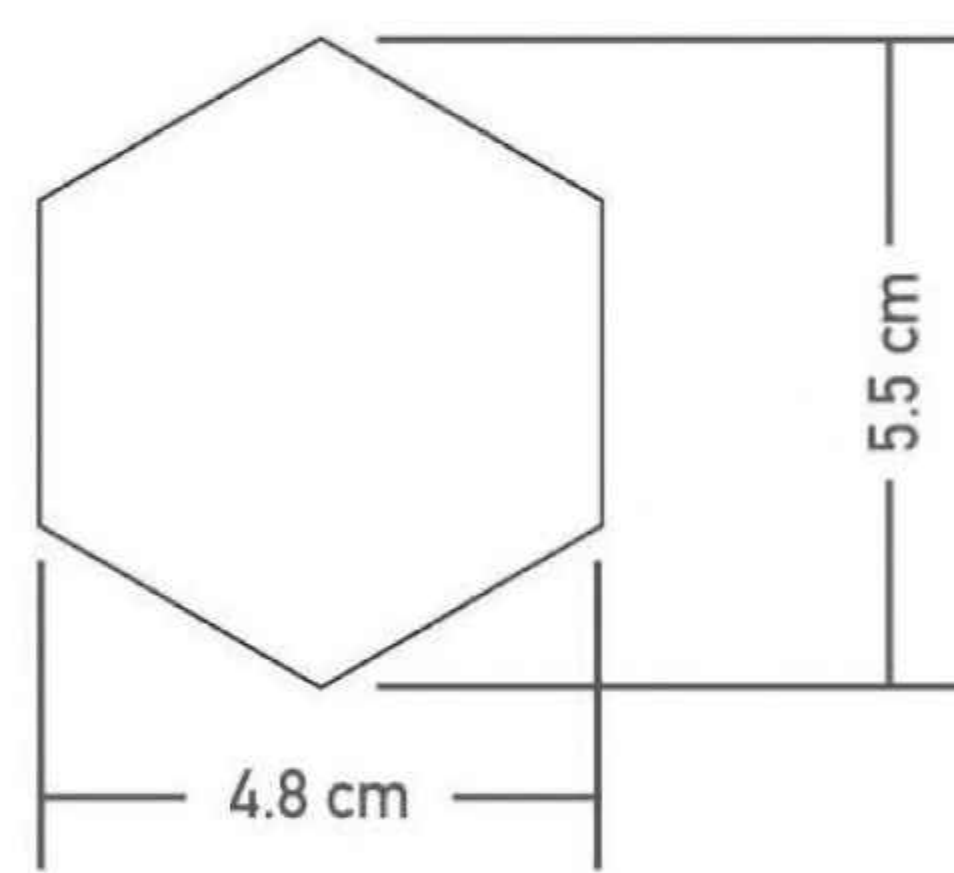

Gorgeous
Color
Shades

Experience the timeless beauty
with iconic shape

Size : 1.9x2.1inch | 4.8x5.5cm | 48x55mm

MHK 485541

COLOUR
White

DIMENSION

GLOSSY & MATT
Surface

PATTERN

Exotic
Charmer
Shape

Premium designs that make
your space accessorize

Size : 1.9x2.1inch | 4.8x5.5cm | 48x55mm

MHK 485545

COLOUR
Black

GLOSSY & MATT
Surface

DIMENSION

PATTERN

Cheerful
Luxury
Colors

Paint your space with
Our inspiration colorful tiles

Size : 3.3x2.7inch | 8.5x7cm | 85x70mm

NOVA HEX WHITE

 **COLOUR**
White

GLOSSY & MATT
Surface

DIMENSION

PATTERN

Timeless
Beauty
Designs

We offer the icon of the comfort with simplicity

Size : 3.1x1.6inch | 8x4.2cm | 80x42mm

TRIANGLE BLACK & WHITE

COLOUR
Black & White

GLOSSY & MATT
Surface

DIMENSION

PATTERN