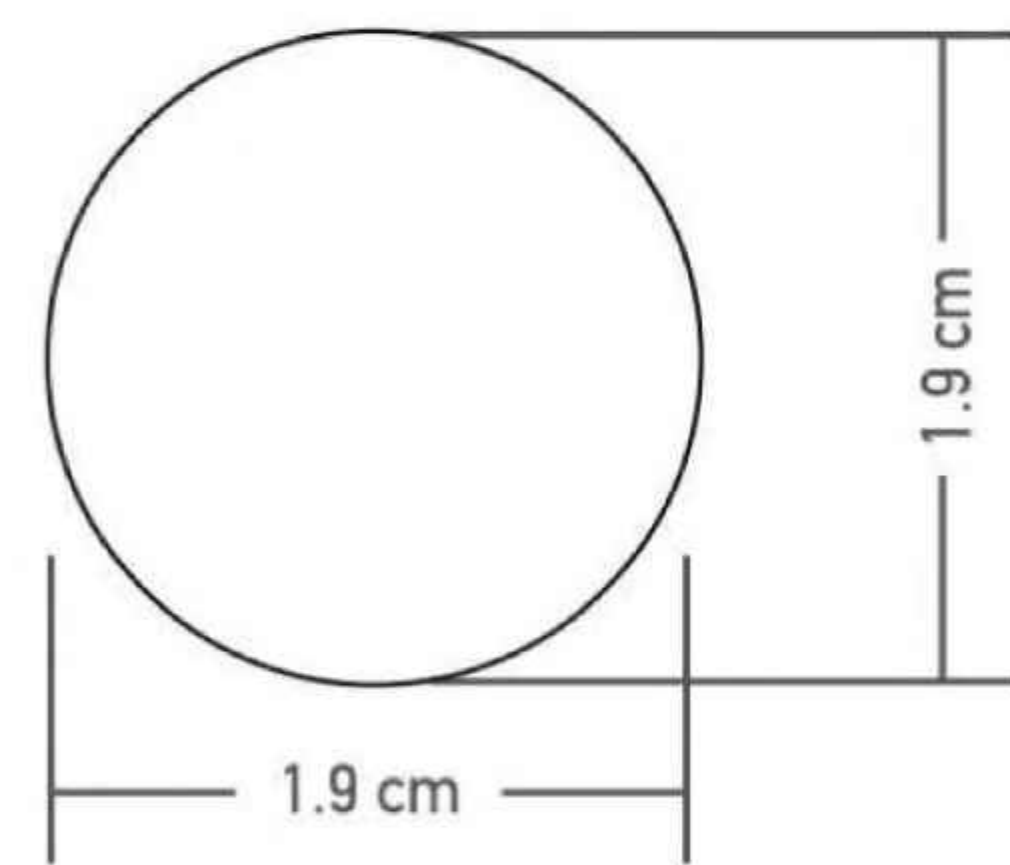

Glamorous
Look of
Craft

An admirable art of tiles give you
Beautiful brightness

Size : 2.8x2.8inch | 7.3x7.3cm | 73x73mm

MPK 737345

 **COLOUR**
Black

GLOSSY & MATT
Surface

DIMENSION

PATTERN

Experience
The grace

Spectacular designs of tiles
That catch everyone's attention

Size : 0.7x0.7inch | 1.9x1.9cm | 19x19mm

MPRK 1941

COLOUR
White

GLOSSY & MATT
Surface

DIMENSION

PATTERN

Natural
Sophistication
Art

Turn decors into a masterpiece
with our quality tiles

Size : 3x3inch | 7.62x7.62cm | 76.2x76.2mm

MWMK 237345

 **COLOUR**
Black

GLOSSY & MATT
Surface

DIMENSION

PATTERN

Cheerful
Luxury
Colors

Paint your space with
Our inspiration colorful tiles

Size : 3.3x2.7inch | 8.5x7cm | 85x70mm

NOVA HEX WHITE

 **COLOUR**
White

GLOSSY & MATT
Surface

DIMENSION

PATTERN