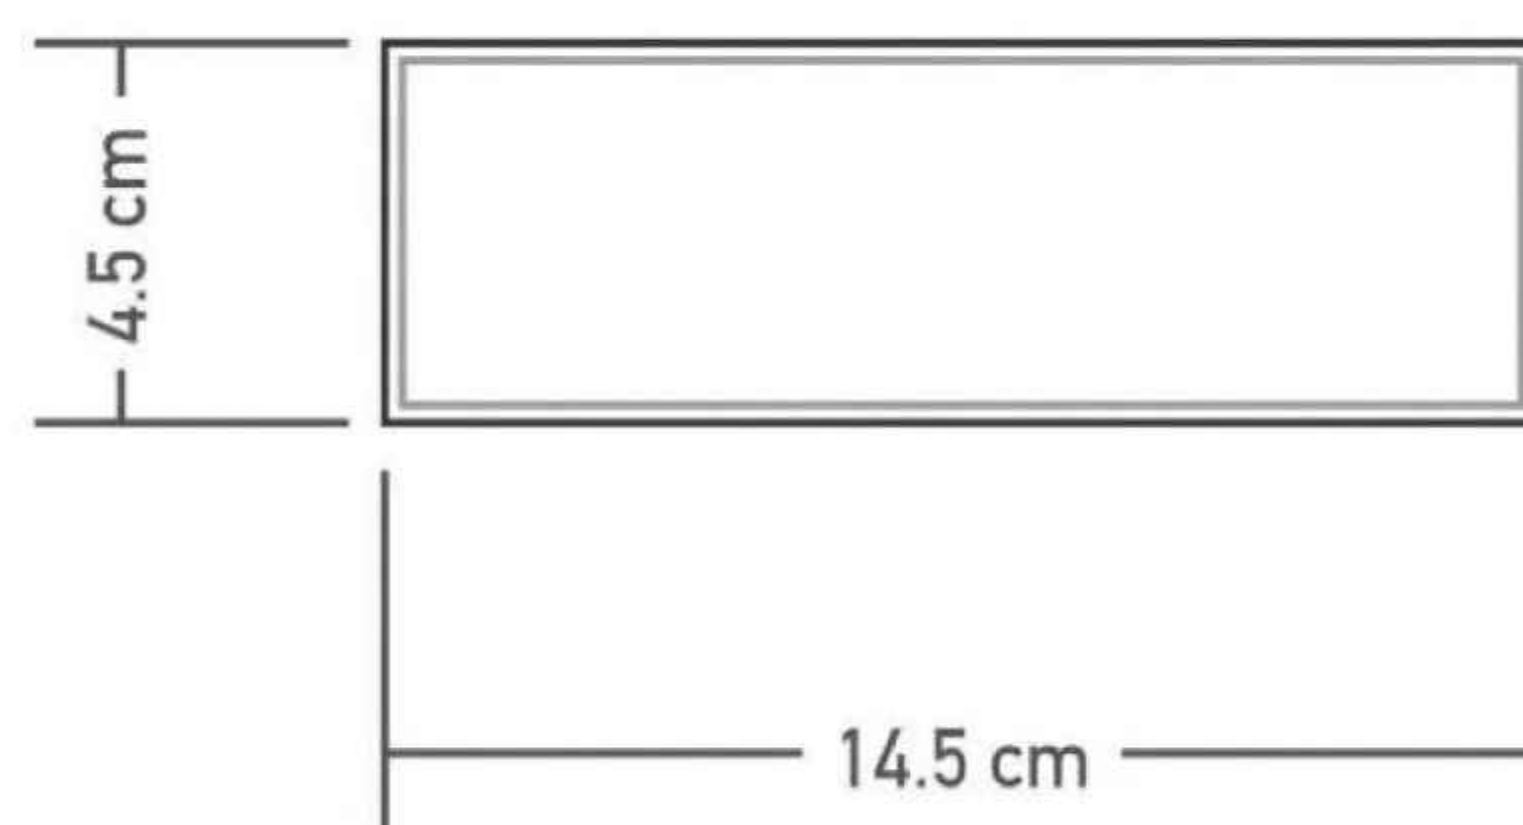

Premium
Designs of
Finish

The beauty you need,
The quality you deserve

Size : 5.7x1.7inch | 14.5x4.5cm | 145x45mm

MBBK 4514547

 **COLOUR**
White

GLOSSY & MATT
Surface

DIMENSION

PATTERN

Gorgeous
Color
Shades

Experience the timeless beauty
with iconic shape

Size : 1.9x2.1inch | 4.8x5.5cm | 48x55mm

MHK 485541

COLOUR
White

DIMENSION

GLOSSY & MATT
Surface

PATTERN

Cheerful
Luxury
Colors

Paint your space with
Our inspiration colorful tiles

Size : 3.3x2.7inch | 8.5x7cm | 85x70mm

NOVA HEX WHITE

 **COLOUR**
White

GLOSSY & MATT
Surface

DIMENSION

PATTERN

Timeless
Beauty
Designs

We offer the icon of the comfort with simplicity

Size : 3.1x1.6inch | 8x4.2cm | 80x42mm

TRIANGLE BLACK & WHITE

COLOUR
Black & White

GLOSSY & MATT
Surface

DIMENSION

PATTERN