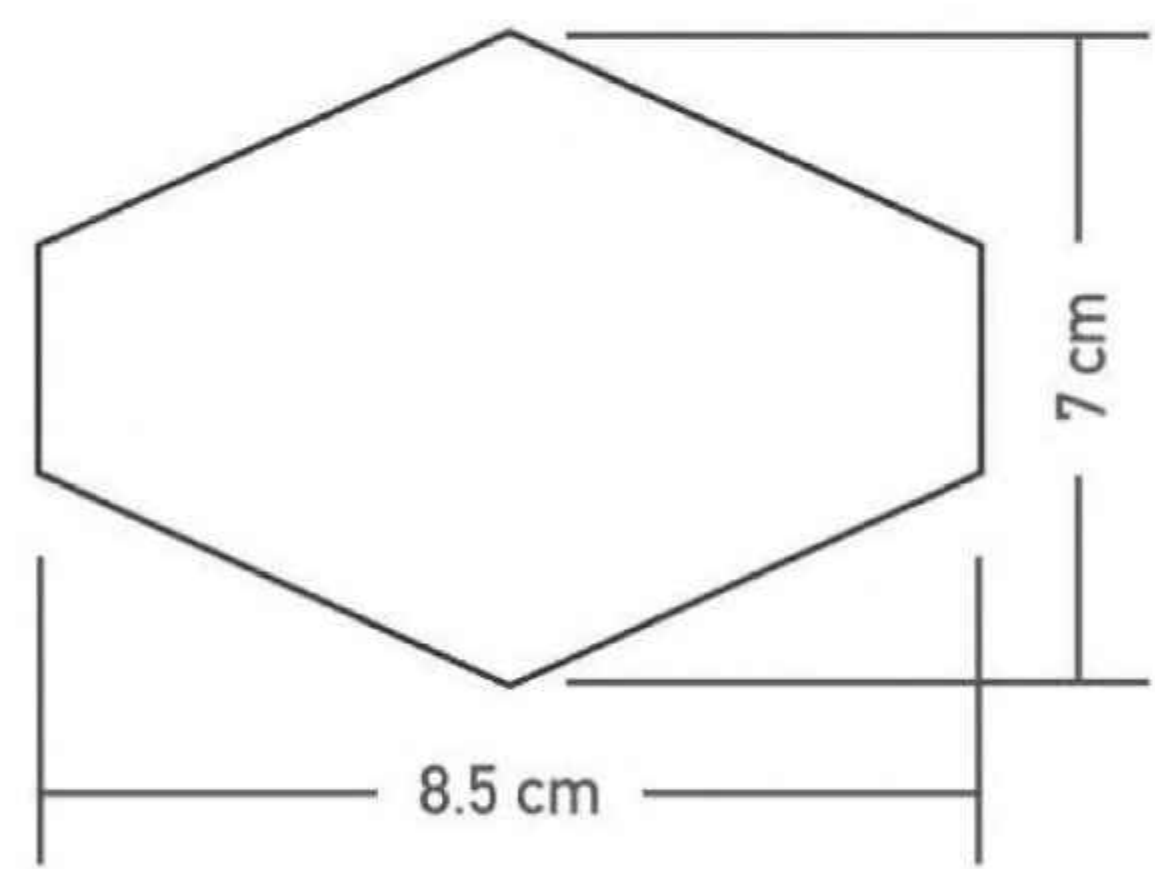

Natural
Sophistication
Art

Turn decors into a masterpiece
with our quality tiles

Size : 3x3inch | 7.62x7.62cm | 76.2x76.2mm

MWMK 237345

 **COLOUR**
Black

GLOSSY & MATT
Surface

DIMENSION

PATTERN

Cheerful
Luxury
Colors

Paint your space with
Our inspiration colorful tiles

Size : 3.3x2.7inch | 8.5x7cm | 85x70mm

NOVA HEX WHITE

 **COLOUR**
White

GLOSSY & MATT
Surface

DIMENSION

PATTERN

Aesthetic
Design
Shades

We presenting the perspective for
Transformation of your space

Size : 0.9x2.1inch | 2.5x5.5cm | 25x55mm

OGMX 554145

COLOUR
Black & White

GLOSSY & MATT
Surface

DIMENSION

PATTERN

Timeless
Beauty
Designs

We offer the icon of the comfort with simplicity

Size : 3.1x1.6inch | 8x4.2cm | 80x42mm

TRIANGLE BLACK & WHITE

COLOUR
Black & White

GLOSSY & MATT
Surface

DIMENSION

PATTERN