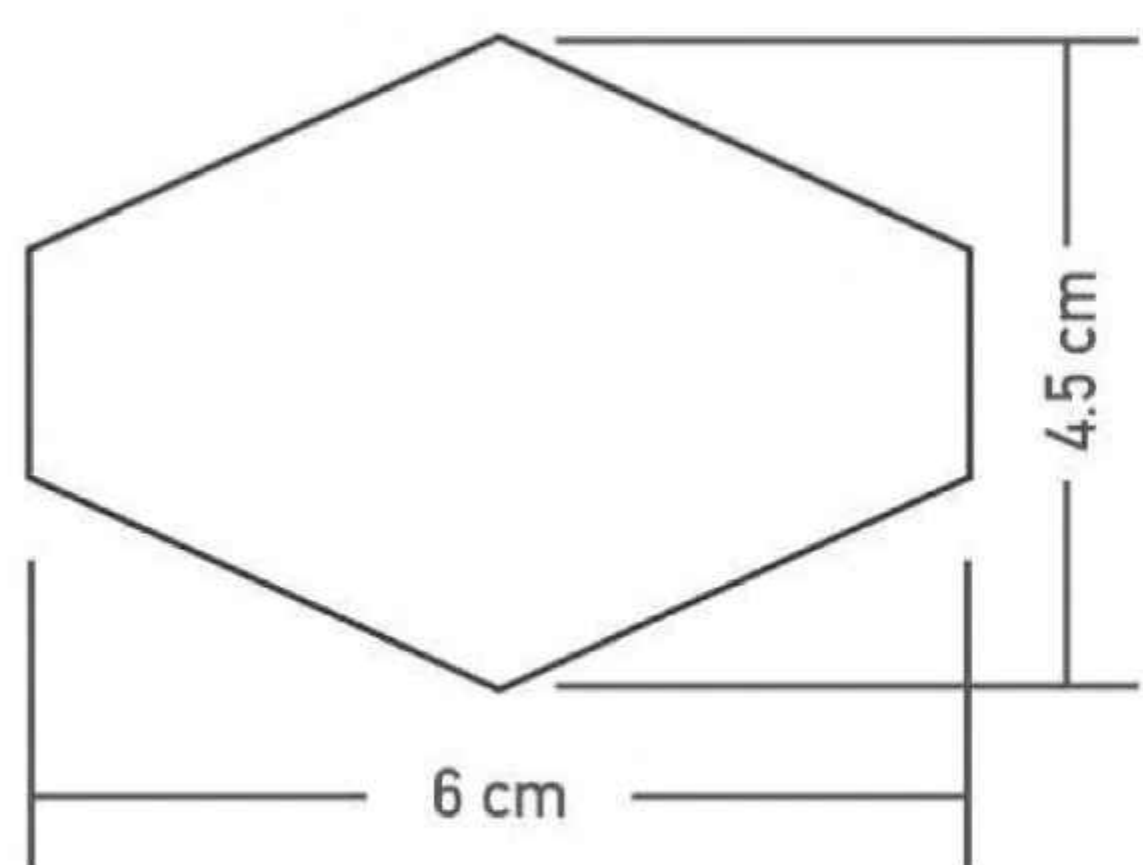

PATTERN

Geometry
Synchronized
Pattern

Give your space to outstanding
Look with right tiles

Size : 2.3x1.7inch | 6x4.5cm | 60x45mm

GLHKX 45604145

GLOSSY & MATT
Surface

DIMENSION

PATTERN

Premium
Designs of
Finish

The beauty you need,
The quality you deserve

Size : 5.7x1.7inch | 14.5x4.5cm | 145x45mm

MBBK 4514547

 **COLOUR**
White

GLOSSY & MATT
Surface

DIMENSION

PATTERN

Cheerful
Luxury
Colors

Paint your space with
Our inspiration colorful tiles

Size : 3.3x2.7inch | 8.5x7cm | 85x70mm

NOVA HEX WHITE

 **COLOUR**
White

GLOSSY & MATT
Surface

DIMENSION

PATTERN

Timeless
Beauty
Designs

We offer the icon of the comfort with simplicity

Size : 3.1x1.6inch | 8x4.2cm | 80x42mm

TRIANGLE BLACK & WHITE

COLOUR
Black & White

GLOSSY & MATT
Surface

DIMENSION

PATTERN