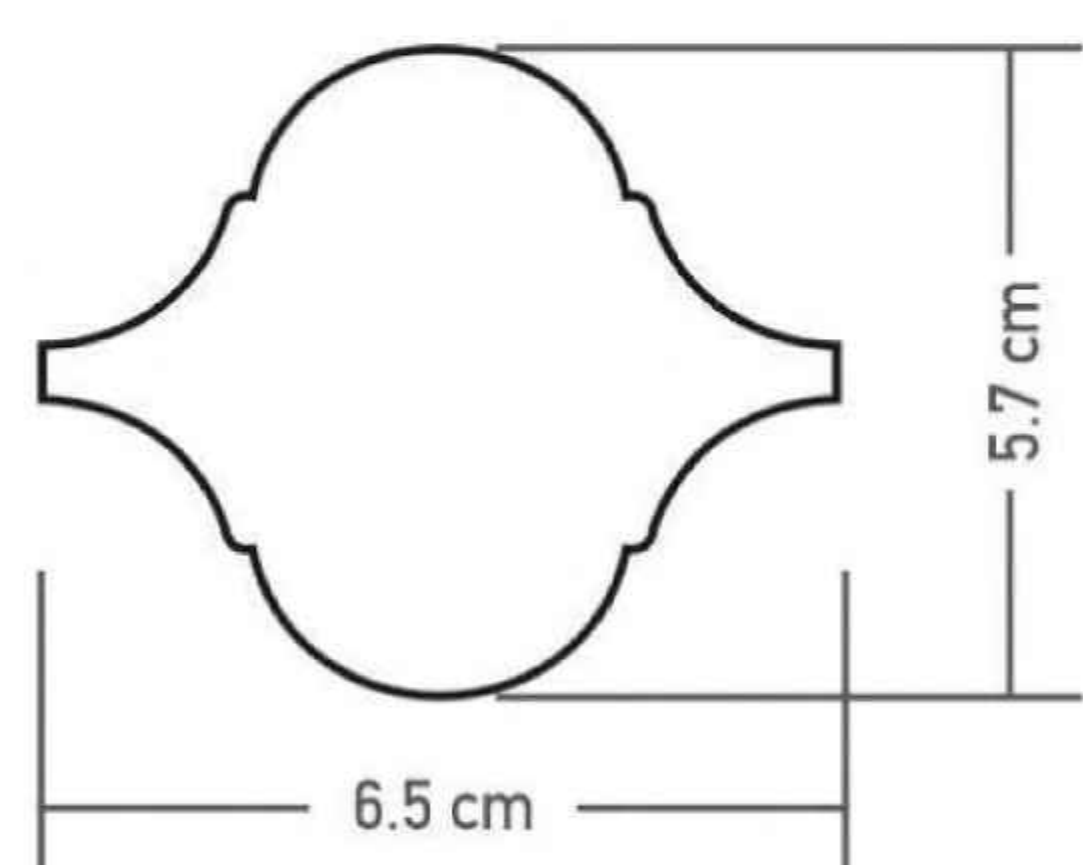

DIMENSION

PATTERN

Nature's
Eternal
Art

Size : 3.7x3.1inch | 9.5x8cm | 95x80mm

FISH SCALE

COLOUR
Black

GLOSSY & MATT
Surface

DIMENSION

Gorgeous
Color
Shades

Experience the timeless beauty
with iconic shape

Size : 1.9x2.1inch | 4.8x5.5cm | 48x55mm

MHK 485541

COLOUR
White

DIMENSION

GLOSSY & MATT
Surface

PATTERN

Cheerful
Luxury
Colors

Paint your space with
Our inspiration colorful tiles

Size : 3.3x2.7inch | 8.5x7cm | 85x70mm

NOVA HEX WHITE

 **COLOUR**
White

GLOSSY & MATT
Surface

DIMENSION

PATTERN

Timeless
Beauty
Designs

We offer the icon of the comfort with simplicity

Size : 3.1x1.6inch | 8x4.2cm | 80x42mm

TRIANGLE BLACK & WHITE

COLOUR
Black & White

GLOSSY & MATT
Surface

DIMENSION

PATTERN