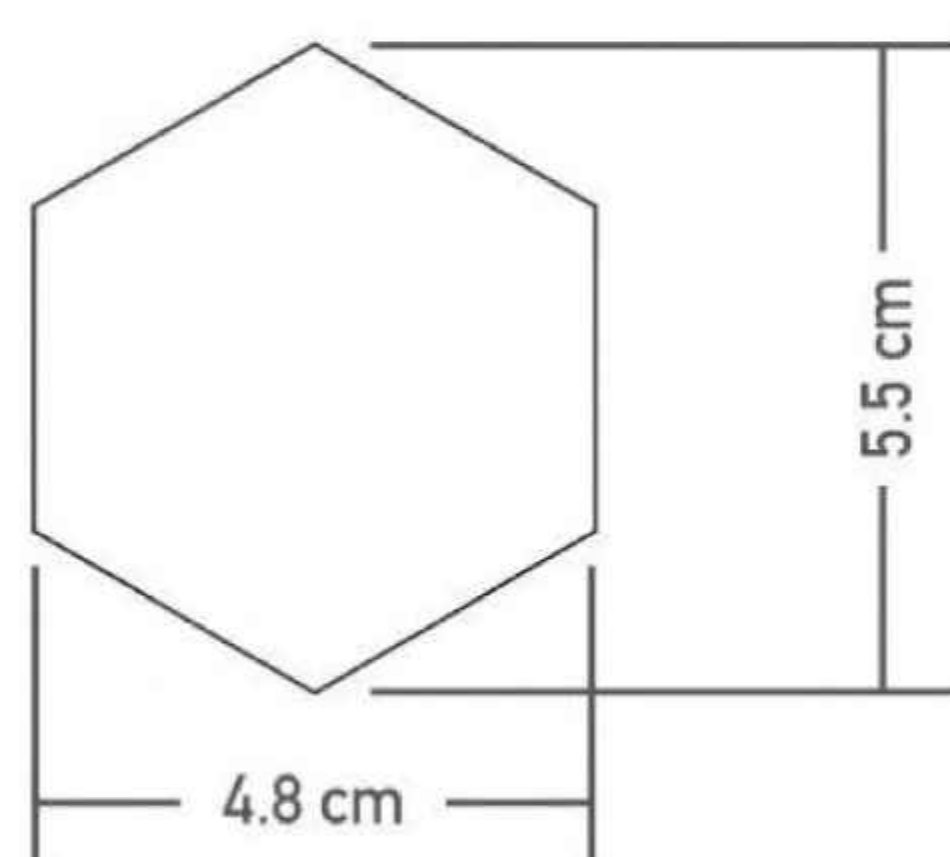

Gorgeous
Color
Shades

Experience the timeless beauty
with iconic shape

Size : 1.9x2.1inch | 4.8x5.5cm | 48x55mm

MHK 485541

COLOUR
White

DIMENSION

GLOSSY & MATT
Surface

PATTERN

Exotic
Charmer
Shape

Premium designs that make
your space accessorize

Size : 1.9x2.1inch | 4.8x5.5cm | 48x55mm

MHK 485545

COLOUR
Black

GLOSSY & MATT
Surface

DIMENSION

PATTERN

Glamorous
Look of
Craft

An admirable art of tiles give you
Beautiful brightness

Size : 2.8x2.8inch | 7.3x7.3cm | 73x73mm

MPK 737345

 **COLOUR**
Black

GLOSSY & MATT
Surface

DIMENSION

PATTERN

Cheerful
Luxury
Colors

Paint your space with
Our inspiration colorful tiles

Size : 3.3x2.7inch | 8.5x7cm | 85x70mm

NOVA HEX WHITE

 **COLOUR**
White

GLOSSY & MATT
Surface

DIMENSION

PATTERN