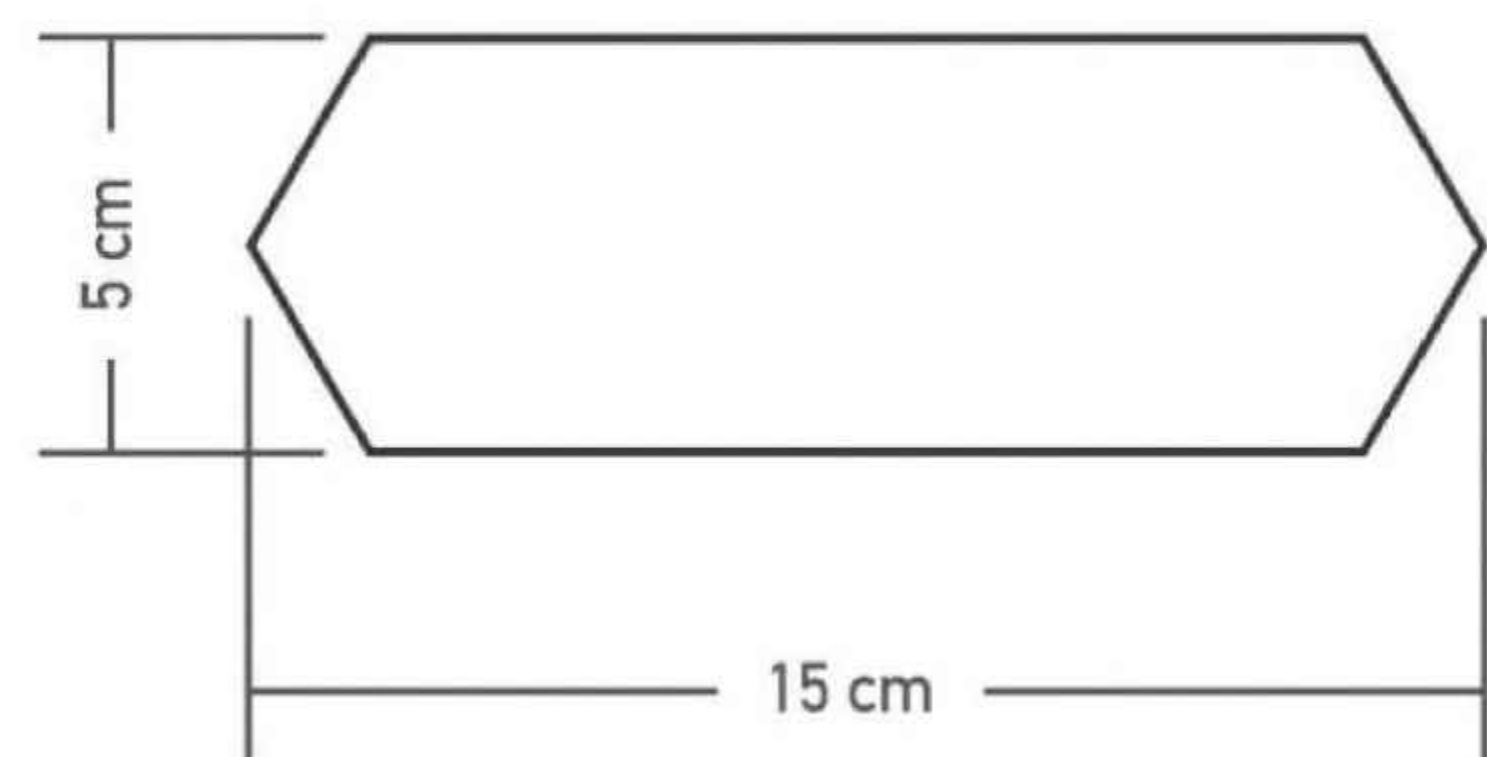

COLOUR
White

GLOSSY & MATT
Surface

DIMENSION