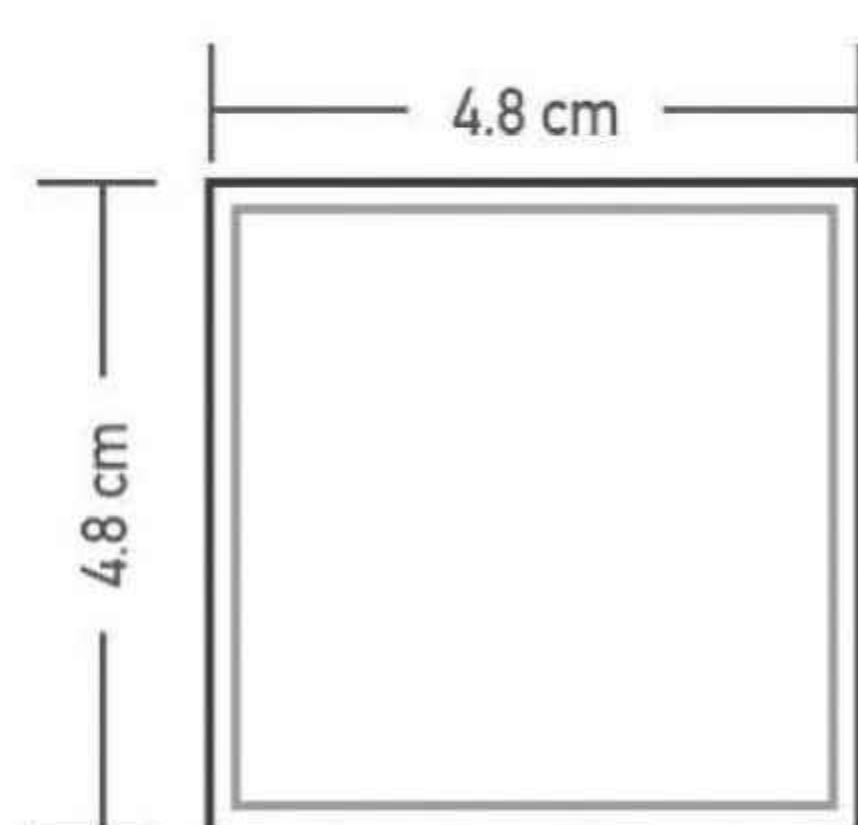

Beyond
Ordinary
Creation

Simplicity is the keynote of all true beauty and elegance

Size : 1.9x1.9inch | 4.8x4.8cm | 48x48mm

MPK 484841

COLOUR
White

GLOSSY & MATT
Surface

DIMENSION

PATTERN

Glamorous
Look of
Craft

An admirable art of tiles give you
Beautiful brightness

Size : 2.8x2.8inch | 7.3x7.3cm | 73x73mm

MPK 737345

 **COLOUR**
Black

GLOSSY & MATT
Surface

DIMENSION

PATTERN

Cheerful
Luxury
Colors

Paint your space with
Our inspiration colorful tiles

Size : 3.3x2.7inch | 8.5x7cm | 85x70mm

NOVA HEX WHITE

 **COLOUR**
White

GLOSSY & MATT
Surface

DIMENSION

PATTERN

Aesthetic
Design
Shades

We presenting the perspective for
Transformation of your space

Size : 0.9x2.1inch | 2.5x5.5cm | 25x55mm

OGMX 554145

COLOUR
Black & White

GLOSSY & MATT
Surface

DIMENSION

PATTERN