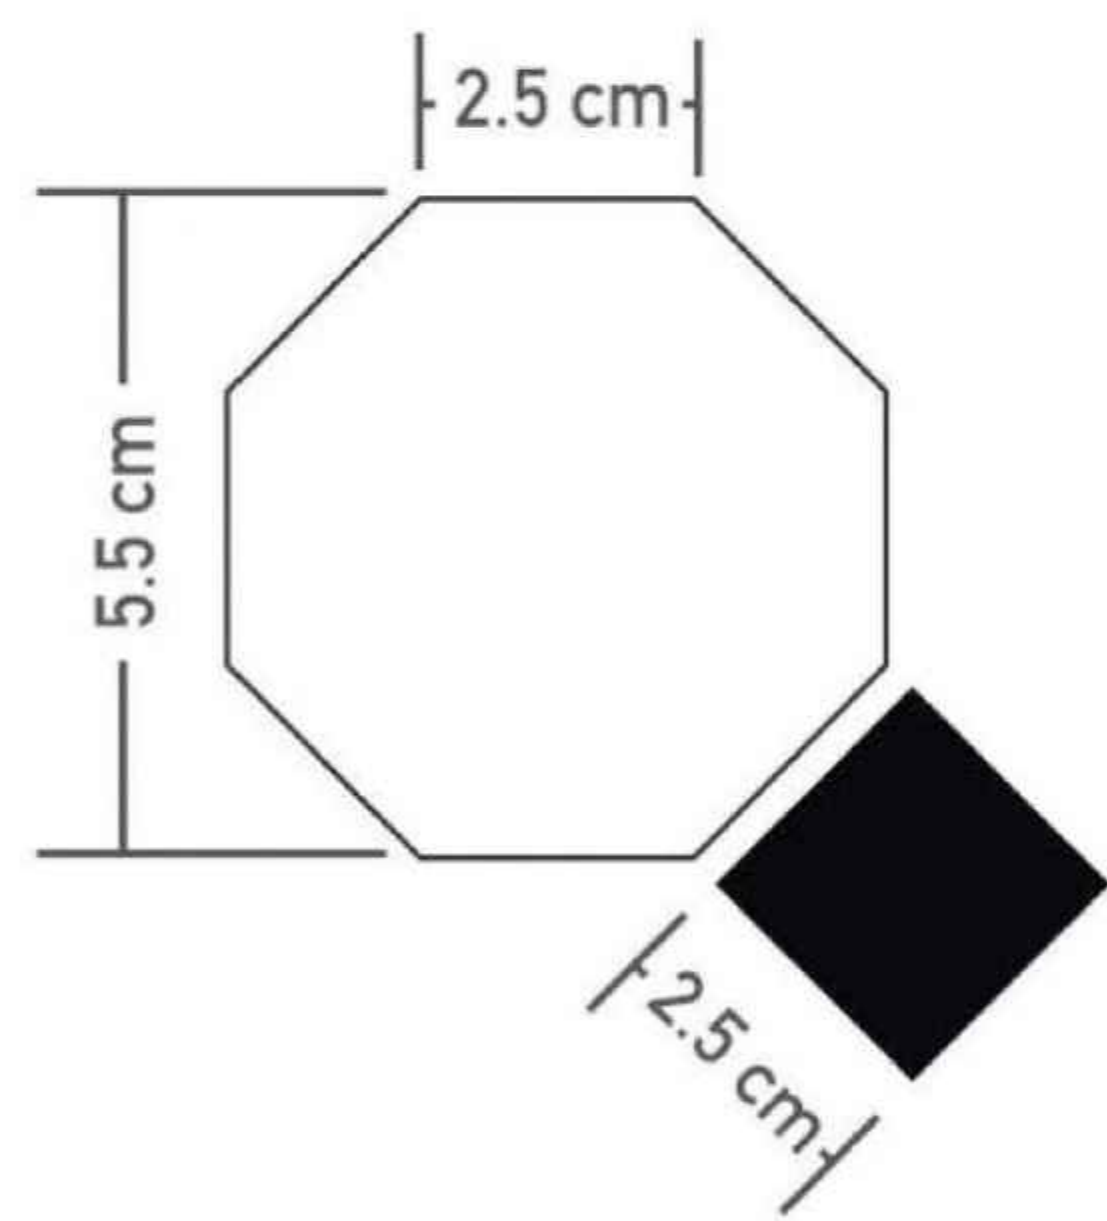

Gorgeous
Color
Shades

Experience the timeless beauty
with iconic shape

Size : 1.9x2.1inch | 4.8x5.5cm | 48x55mm

MHK 485541

COLOUR
White

DIMENSION

GLOSSY & MATT
Surface

PATTERN

Cheerful
Luxury
Colors

Paint your space with
Our inspiration colorful tiles

Size : 3.3x2.7inch | 8.5x7cm | 85x70mm

NOVA HEX WHITE

 **COLOUR**
White

GLOSSY & MATT
Surface

DIMENSION

PATTERN

Aesthetic
Design
Shades

We presenting the perspective for
Transformation of your space

Size : 0.9x2.1inch | 2.5x5.5cm | 25x55mm

OGMX 554145

COLOUR
Black & White

GLOSSY & MATT
Surface

DIMENSION

PATTERN

Timeless
Beauty
Designs

We offer the icon of the comfort with simplicity

Size : 3.1x1.6inch | 8x4.2cm | 80x42mm

TRIANGLE BLACK & WHITE

COLOUR
Black & White

GLOSSY & MATT
Surface

DIMENSION

PATTERN