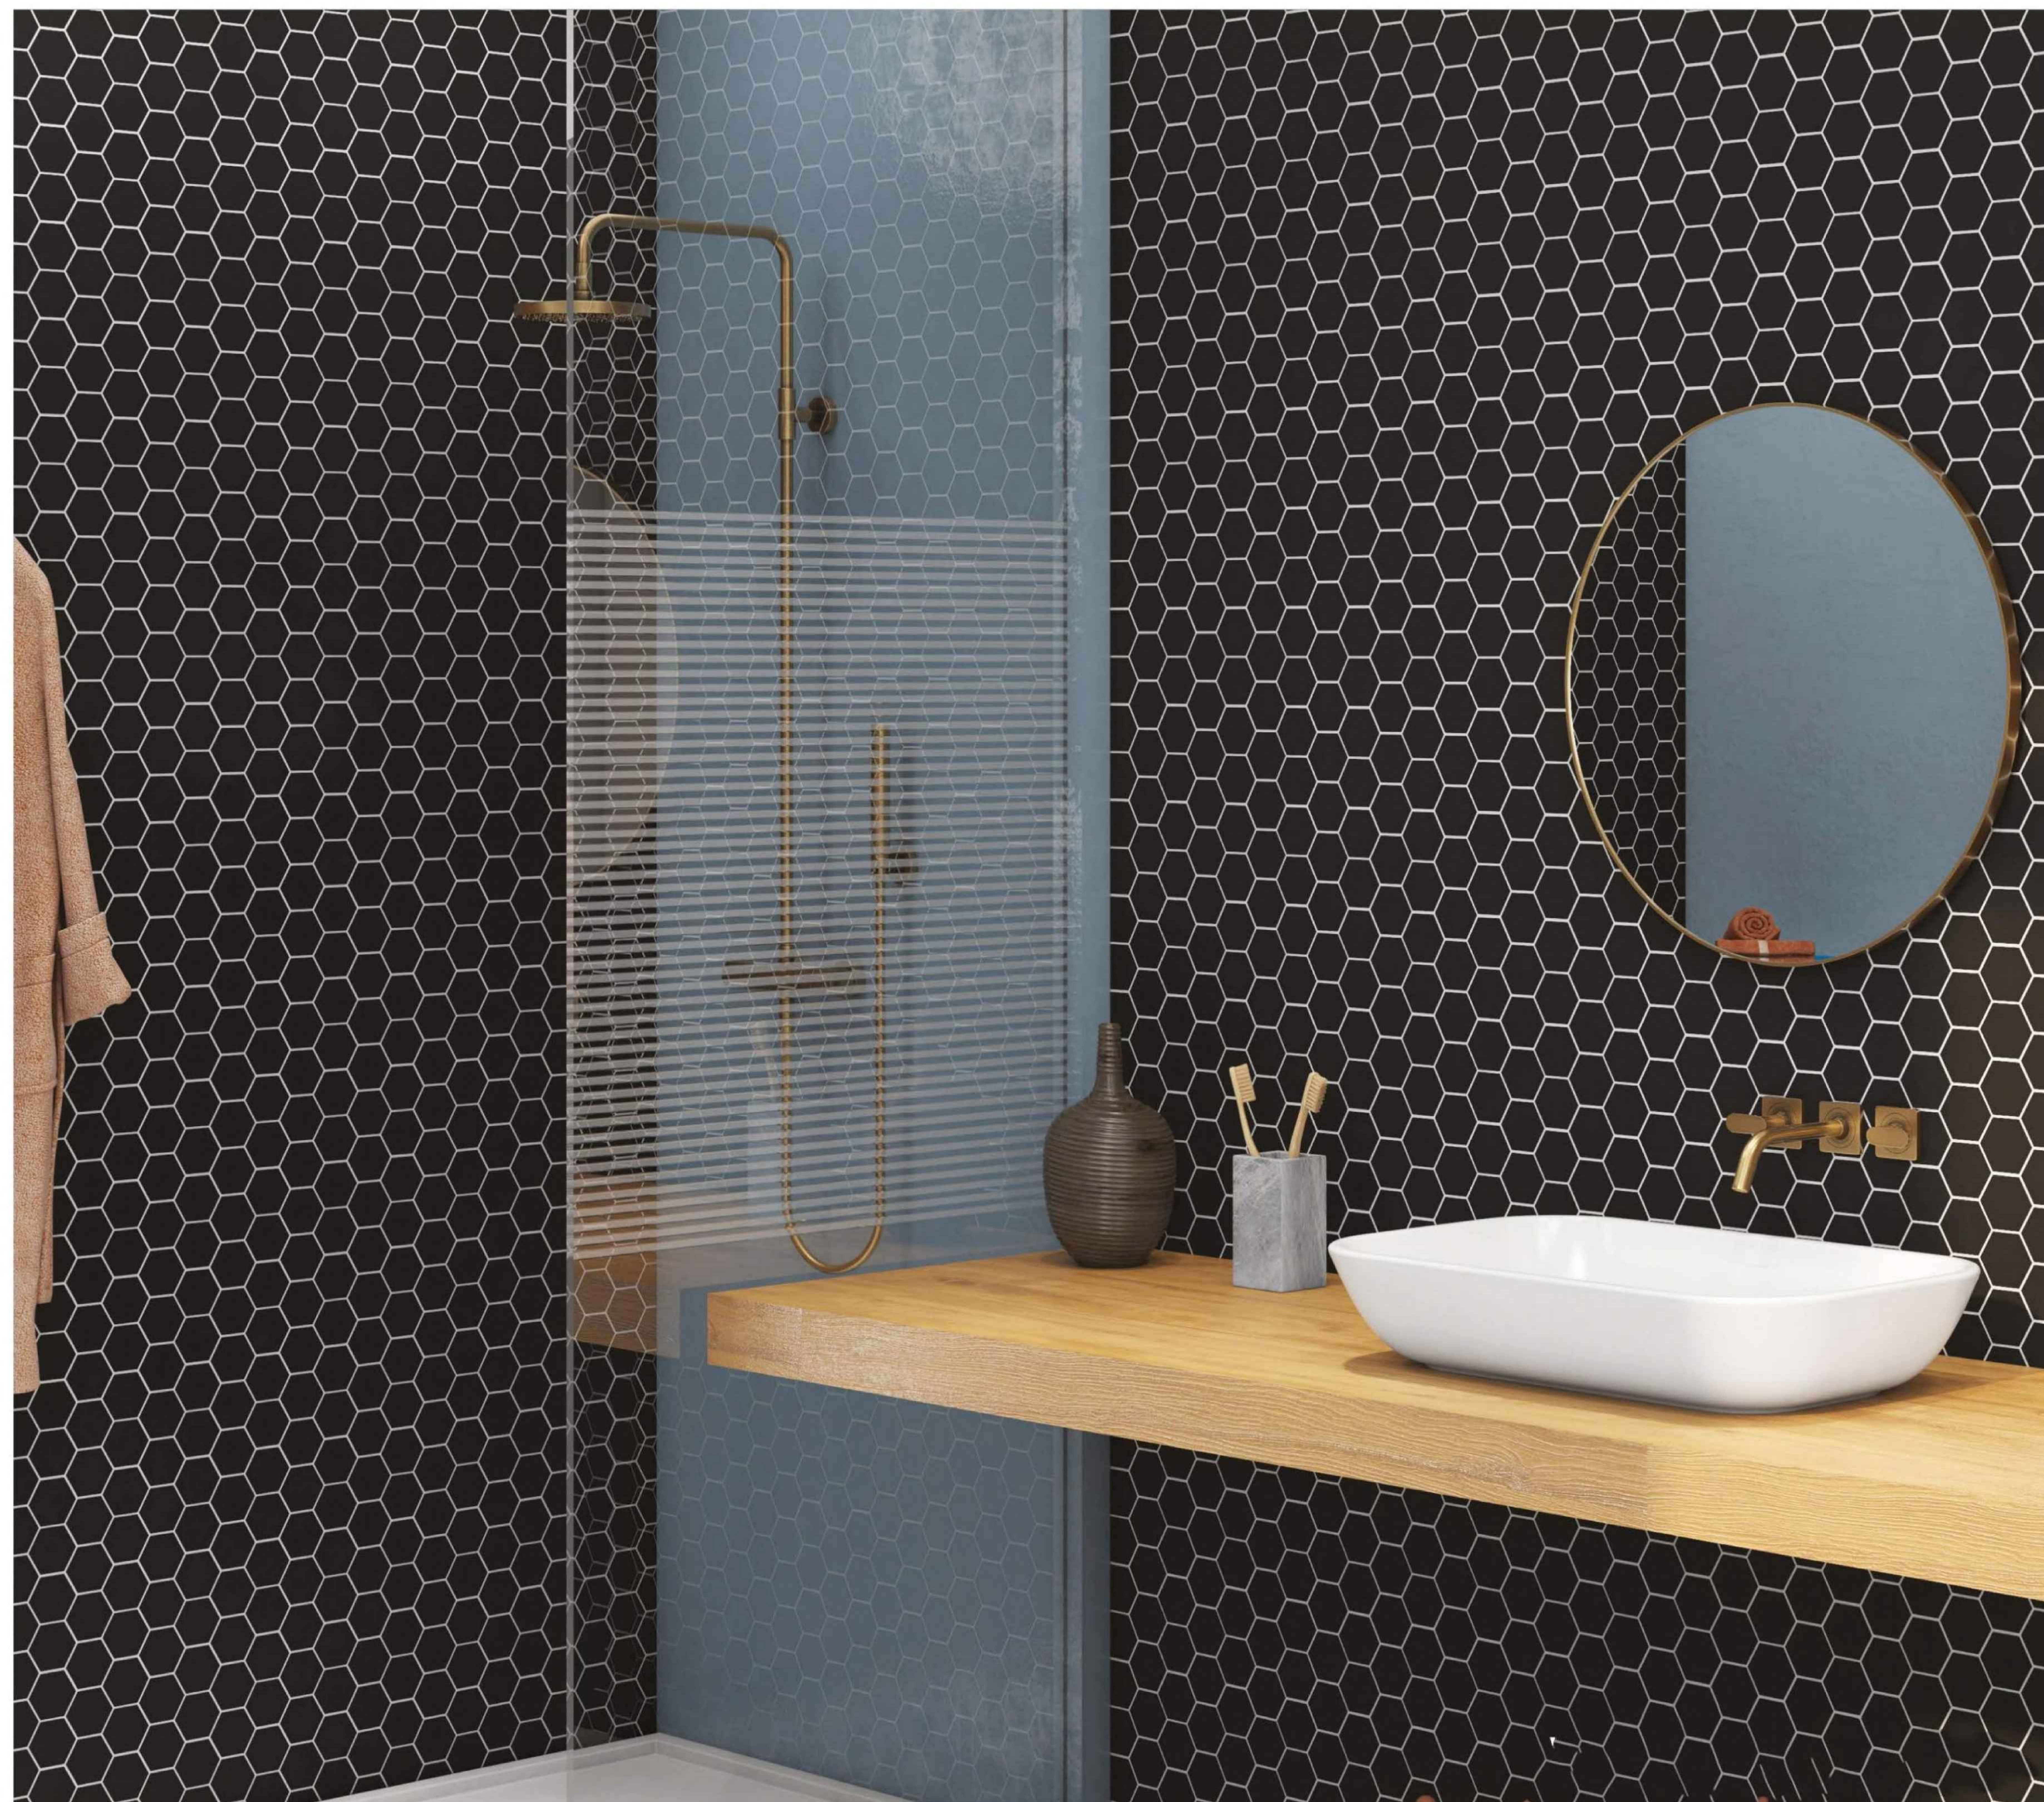

Gorgeous
Color
Shades

Experience the timeless beauty
with iconic shape

Size : 1.9x2.1inch | 4.8x5.5cm | 48x55mm

MHK 485541

COLOUR
White

DIMENSION

GLOSSY & MATT
Surface

PATTERN

Exotic
Charmer
Shape

Premium designs that make
your space accessorize

Size : 1.9x2.1inch | 4.8x5.5cm | 48x55mm

MHK 485545

COLOUR
Black

GLOSSY & MATT
Surface

DIMENSION

PATTERN

Beyond
Ordinary
Creation

Simplicity is the keynote of all true beauty and elegance

Size : 1.9x1.9inch | 4.8x4.8cm | 48x48mm

MPK 484841

COLOUR
White

GLOSSY & MATT
Surface

DIMENSION

PATTERN

Glamorous
Look of
Craft

An admirable art of tiles give you
Beautiful brightness

Size : 2.8x2.8inch | 7.3x7.3cm | 73x73mm

MPK 737345

 **COLOUR**
Black

GLOSSY & MATT
Surface

DIMENSION

PATTERN