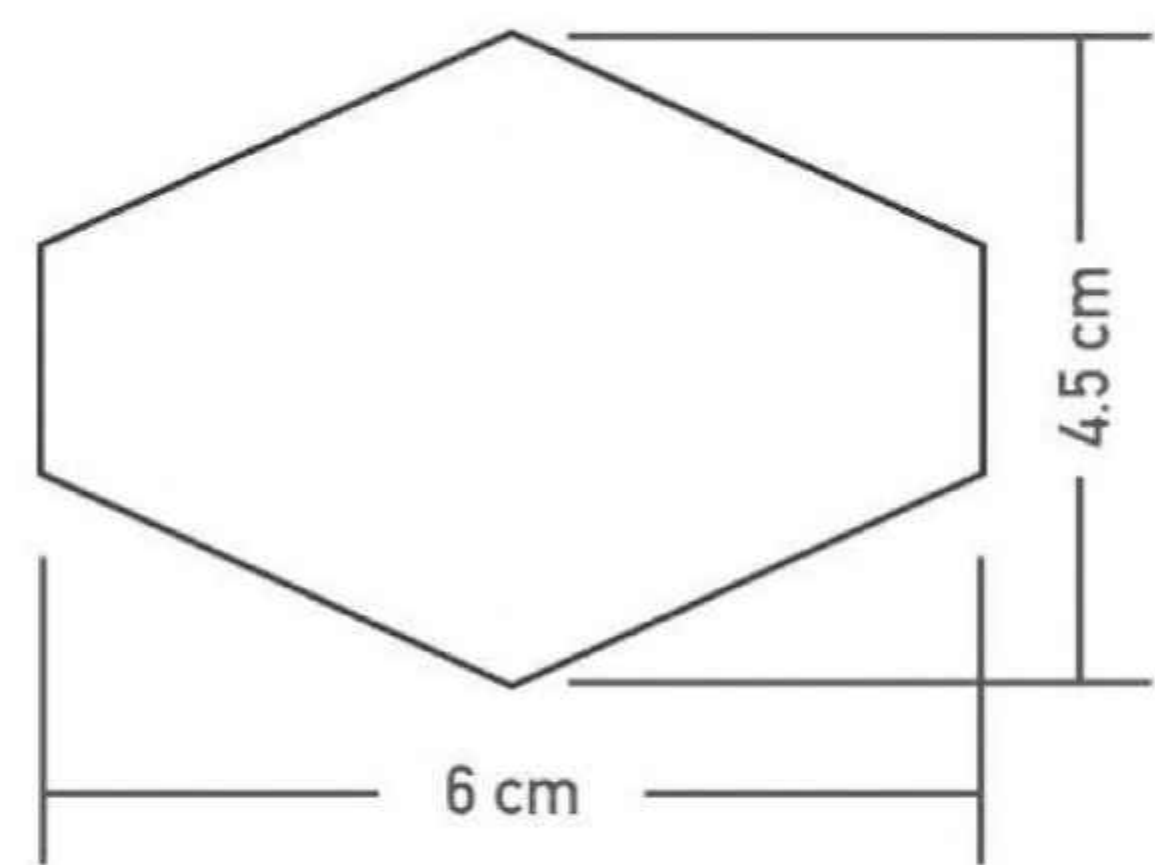

PATTERN

Geometry
Synchronized
Pattern

Give your space to outstanding
Look with right tiles

Size : 2.3x1.7inch | 6x4.5cm | 60x45mm

GLHKX 45604145

GLOSSY & MATT
Surface

DIMENSION

PATTERN

Premium
Designs of
Finish

The beauty you need,
The quality you deserve

Size : 5.7x1.7inch | 14.5x4.5cm | 145x45mm

MBBK 4514547

 **COLOUR**
White

GLOSSY & MATT
Surface

DIMENSION

PATTERN

Cheerful
Luxury
Colors

Paint your space with
Our inspiration colorful tiles

Size : 3.3x2.7inch | 8.5x7cm | 85x70mm

NOVA HEX WHITE

 **COLOUR**
White

GLOSSY & MATT
Surface

DIMENSION

PATTERN

Timeless
Beauty
Designs

We offer the icon of the comfort with simplicity

Size : 3.1x1.6inch | 8x4.2cm | 80x42mm

TRIANGLE BLACK & WHITE

COLOUR
Black & White

GLOSSY & MATT
Surface

DIMENSION

PATTERN